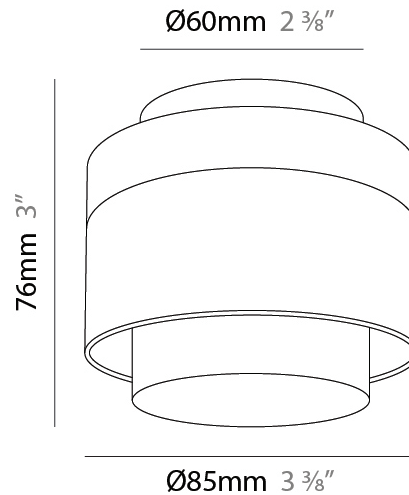

ZOOM SURFACE

A7200016- -

base number   Color   Finish
Temperature   Options

1. To build a product code in our configurator select the specify button on the base model # product page
2. To build a manual product code on this datasheet choose from the options listed below in blue font and add the suffix to the base model #

GENERAL

Series: Zoom
Partner: Letroh
Division: Architectural
Installation: Surface
Product Type: Ceiling Surface
Mounting Location: Ceiling
Light Distribution: Downlight

PHYSICAL

Aperture Sizes - Downlights: 2"
Shape: Cylinder
Diameter (mm): 85
Diameter (in): 3 3/8"
Height (mm): 76
Height (in): 3
Weight (kg): 0.38
Weight (lbs): 0.73
Fixture Finish: WHI / BLK
Fixture Material: Aluminum

ELECTRICAL

Lamp Type: LED (Zhaga Standard)
Input Wattage (W): 14.7
Total Output Wattage (W): 12.7
Dimming: Tri-Mode (Non-Dimming and Phase Dimming (120Vac only) and 0-10V Dimming)
Driver Included: No
Driver Location: Remote
Driver Type: Constant Current - Universal
Driver Class: Class 2
Housing: ENCP3
Input Voltage (V): 120 - 277
Constant Current (MA): 350

LED

Color Temperature (°K): 2700 / 3000
Max. Delivered Lumen (lm): 831 / 878
Nominal Lumen (lm): 1010 / 1068
CRI: >97 CRI
Lamp Life (hrs): 50000

OPTICAL

Optic°: 12 - 46
Adjustability: Tilting and rotating

RATINGS AND CERTIFICATIONS

Certified By: Certified for North American Standards
IP rating: IP20